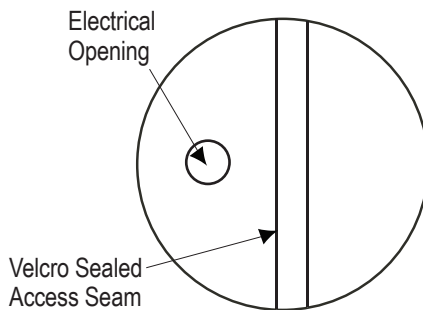

#3071WD-H Waste Disposal w/Bend & P-Trap Cover Fits Evolution 1-hp Disposals

Bottom View

PRODUCT DETAIL:

For kitchen sink applications, specifically waste disposal, exposed piping and supply stop protectors requiring compliance with ADA 606. Waste disposal covers fasten with a 3/4" full length Velcro* strip. Surfaces are easy to clean and have U/V inhibited, antifungal/antimicrobial agents.