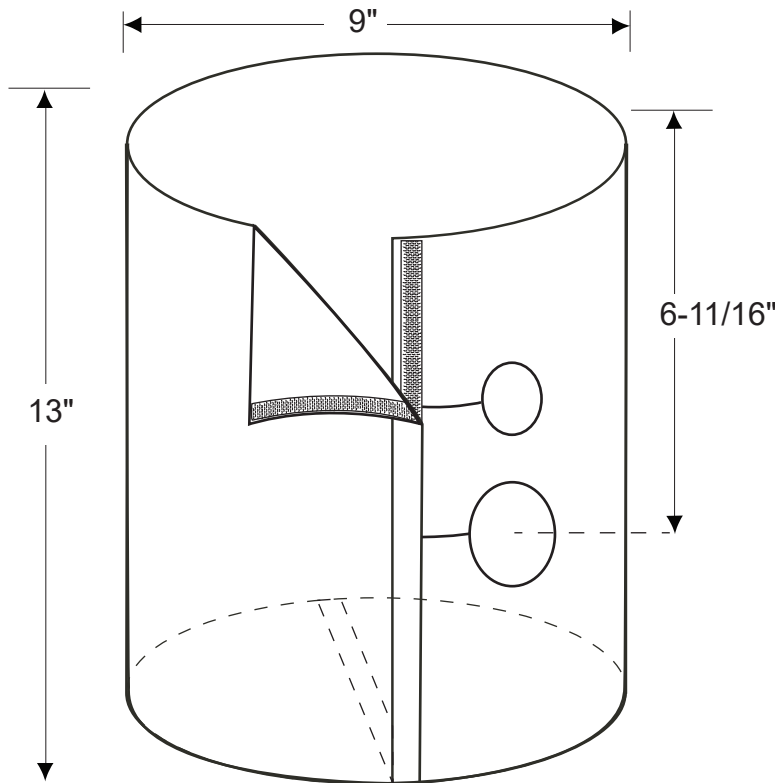

#3071WD-H Waste Disposal w/Bend & P-Trap Cover Fits Evolution 1-hp Disposals

Bottom View

PRODUCT DETAIL:

For kitchen sink applications, specifically waste disposal, exposed piping and supply stop protectors requiring compliance with ADA 606. Waste disposal covers fasten with a 3/4" full length Velcro* strip. Surfaces are easy to clean and have U/V inhibited, antifungal/antimicrobial agents.

*Velcro is a registered trademark of Velcro USA Inc.

PART NUMBER BY PRODUCT

- MODEL # 3071WD-H White**
Waste Disposal Cover Fits
Evolution 1-hp Waste Disposals

Available color options:

White	Gray	Almond	Black